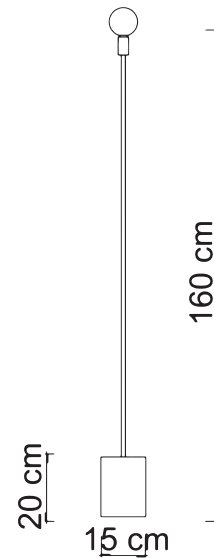

ANNA/P

standing lamp

The Anna lamp collection is a timeless addition to our catalog, thanks to its minimalist and enduring design. It has been a part of our collection for several years and continues to be a popular choice due to its timeless appeal. Available in various versions, from single pendants to floor lamps, Anna offers the opportunity to fully illuminate any interior space.

7463	ANNA/P
Power	1 x max 26W
Input	220/240 V - 50/60Hz
Lampholder	E27 - Bulb not included
IP	20

PACKAGING DATA :

Packages	1
Net Weight	5,0kg
Gross Weight	5,5kg
Volume	0,0723 m³

Any interventions on the light source of this article must be carried out by qualified personnel or by the manufacturer himself.
Any operation carried out without prior consultation with Contemporanea srl will void the guarantee

CE [EAC] RoHS

MATERIAL :

Frame	Metal
Diffuser	Light source

FINISHING TABLE :

Frame	Brushed Brass